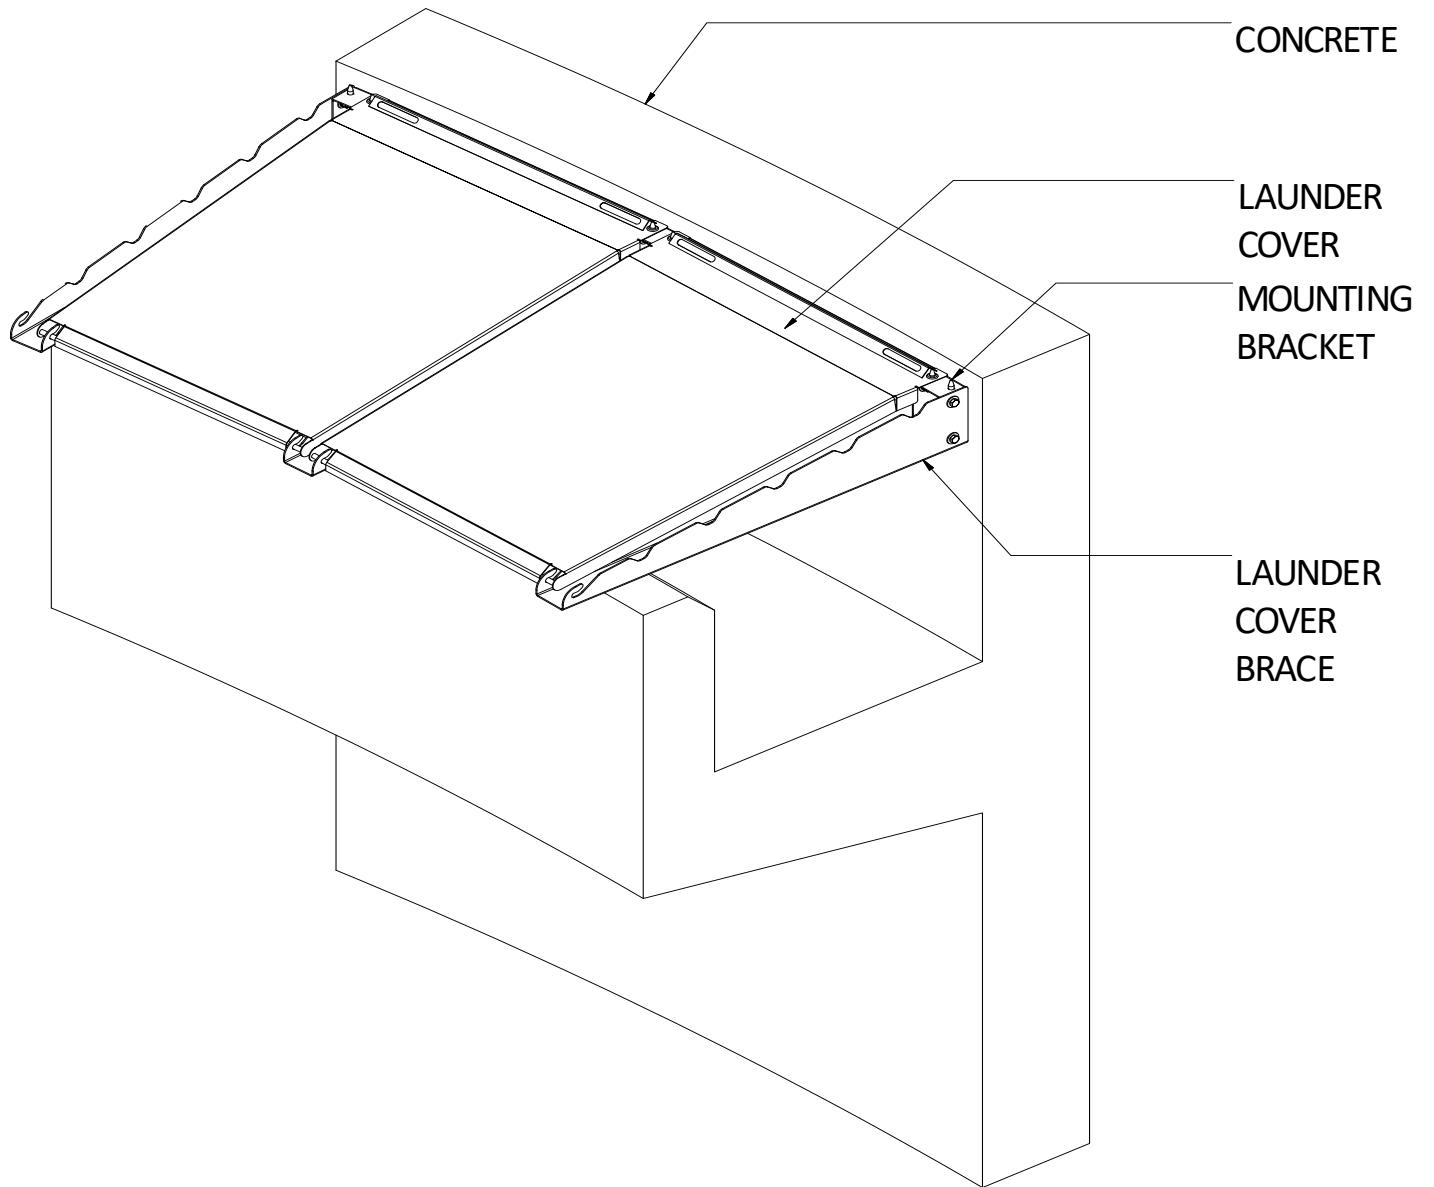

Premium Laundry Cover From Rebuild-it

Let's Rebuild-it Together!

Rebuild-it Services Group, LLC

Midvale, Utah 84047

888-709-5676

rebuild-it.com