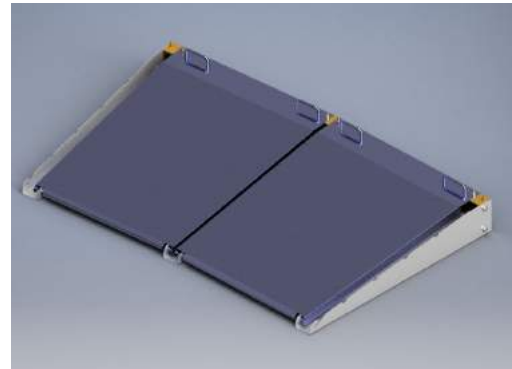

RSG Premium Laundry Cover

- ✓ **Stainless-Steel and Aluminum Design**
- ✓ **300 lb Load Capacity**
- ✓ **Wind Factor up to 125 MPH**
- ✓ **Light Weight Removable panels**
- ✓ **Affordable Pricing**
- ✓ **Eliminate Algae Growth**
- ✓ **Eliminate Brushes**

**Let the RSG Professional
Installers do the work**

The Rebuild-it laundry cover was designed to help eliminate algae and is very easy to maintain and use. Our professional team of experts will install this cover which is counter levered from the concrete wall and can withstand a 300 lb load. Algae in the launders and weirs are now a thing of the past.